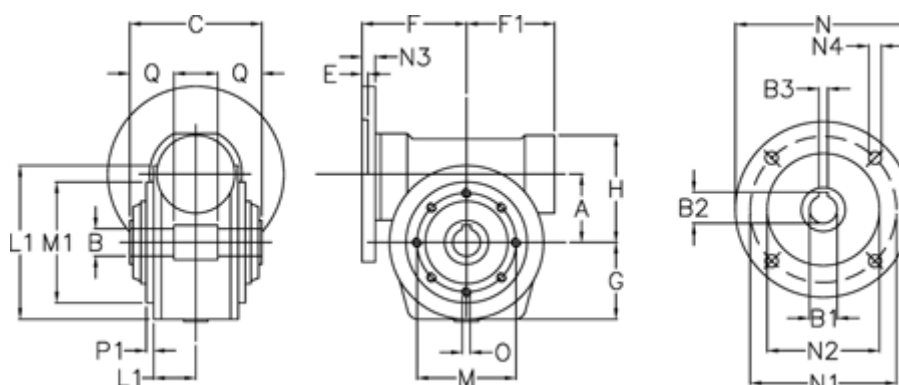

Article number: 3902185010755

Description: Worm gear
VF 185-P-10-160B5, without lubrication

Measures

A	= 185.4	F1	= 205	N1	= 300
B	= 60 H7	G	= 203	N2	= 250
B1 E7	= 42	H	= 267	N3	= 18
B2	= 45.3	L	= 300	N4	= 18
B3 H9	= 12	L1	= 91	O	= 22
C	= 190	M	= 265	P1	= 4
E	= 4	M1	= 230	Q	= 65
F	= 217	N	= 350		